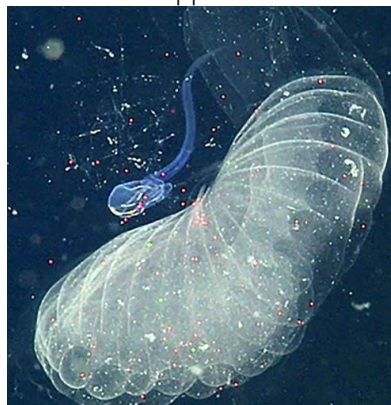

Image by Ridia from Pixabay:
<https://pixabay.com/photos/crocodile-mouth-lunch-thailand-1999427>

Sea Squirt

Polycarpa aurata
Phylum: Chordata, Subphylum:
Tunicata, Class: Ascidiacea

Image by Nhoogood, Creative Commons license:
[https://commons.wikimedia.org/wiki/File:Triphyllozoon_inornatum_\(Bryozoan\)_and_Polycarpa_aurata_\(Sea_squirt\).jpg](https://commons.wikimedia.org/wiki/File:Triphyllozoon_inornatum_(Bryozoan)_and_Polycarpa_aurata_(Sea_squirt).jpg)

Giant Larvacean

Bathochordaeus charon
Phylum: Chordata, Subphylum: Tunicata,
Class: Appendicularia

Image © 2016 MBARI: shapeoflife.org/news/featured-creature/2017/08/26/giant-larvacean-bathochordaeus

Sea Lamprey

Petromyzon marinus
Phylum: Chordata
Class: Hyperoartia

Image by Drow Male, Creative Commons license:
https://commons.wikimedia.org/wiki/File:Boca_de_lamprea.1_-_Aquarium_Finisterra.JPG