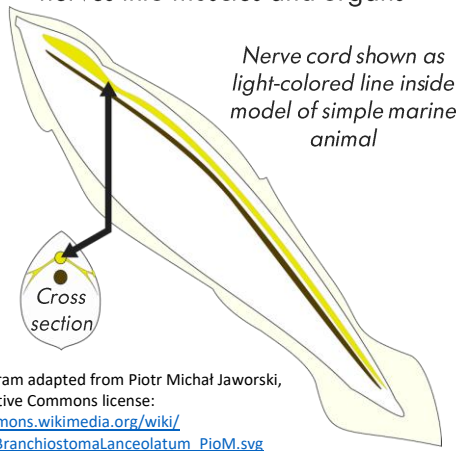

Notochord

Evolved trait: A flexible, rod-like structure made of cartilage

Diagram adapted from Piotr Michał Jaworski, Creative Commons license: commons.wikimedia.org/wiki/File:BranchiostomaLanceolatum_PioM.svg

Nerve Cord (Tube)

Evolved trait: Nerve tissue that runs above the notochord and sends branches of nerves into muscles and organs

Diagram adapted from Piotr Michał Jaworski, Creative Commons license: commons.wikimedia.org/wiki/File:BranchiostomaLanceolatum_PioM.svg

Pharyngeal (Gill) Slits

Evolved trait: A series of openings between the pharynx (throat) and outside of chordate animals

Diagram adapted from Piotr Michał Jaworski, Creative Commons license: commons.wikimedia.org/wiki/File:BranchiostomaLanceolatum_PioM.svg

Post-Anal Tail

Evolved trait: Tail located further back from the anus

Image by Chris Wolf from Pixabay: pixabay.com/photos/howler-monkey-monkey-tail-tree-1183053

More Genes

Evolved trait: More genes allowed animals to become more complex.